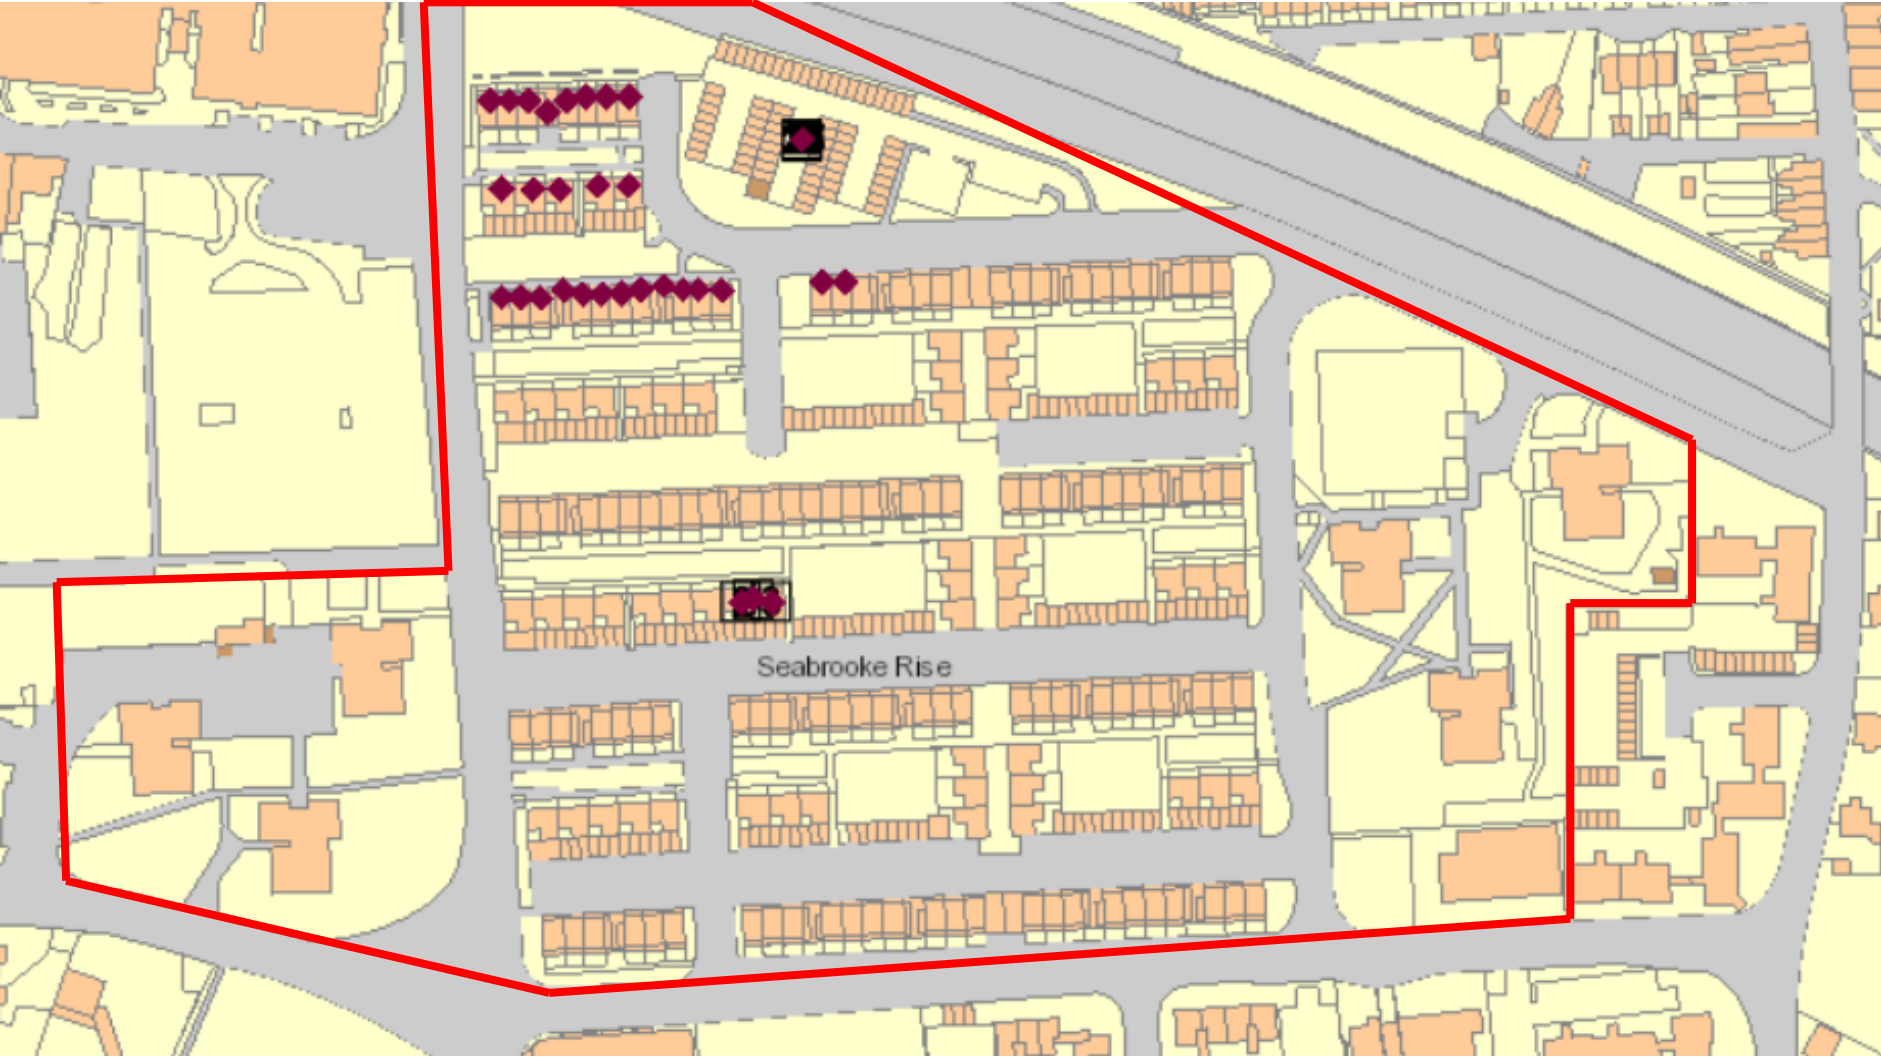

APPENDIX 1 – Local lettings Plan: Seabrooke Rise and Derry Avenue

Seabrooke Rise properties

Properties included in the Local lettings plan:

Block Number	Block	Floor level	Bedrooms
2	Block A	Ground floor	1
3	Block A	1st floor	3
4	Block A	1st floor	1
5	Block A	1st floor	2
6	Block A	2nd floor	3
7	Block A	2nd floor	1
8	Block A	2nd floor	2
9	Block A	3rd floor	3
10	Block A	3rd floor	1
11	Block A	3rd floor	3
12	Block A	4th floor	3
13	Block A	4th floor	2
14	Block B	Ground floor	2
15	Block B	Ground floor	2
16	Block B	1st floor	2
17	Block B	1st floor	1
18	Block B	1st floor	2

Block Number	Block	Floor level	Bedrooms
19	Block B	2nd floor	2
20	Block B	2nd floor	1
21	Block B	2nd floor	2
22	Block B	3rd floor	2
23	Block B	3rd floor	3
24	Block B	3rd floor	2
25	Block B	Ground floor	2
26	Block B	1st floor	2
27	Block B	1st floor	1
28	Block B	1st floor	2
29	Block B	2nd floor	2
30	Block B	2nd floor	1
31	Block B	2nd floor	2
32	Block C	Ground floor	2
33	Block C	Ground floor	2
34	Block C	1st floor	2
35	Block C	1st floor	1

Block Number	Block	Floor level	Bedrooms
36	Block C	1st floor	2
37	Block C	2nd floor	2
38	Block C	2nd floor	1
39	Block C	2nd floor	2
40	Block C	3rd floor	2
41	Block C	3rd floor	2
42	Block C	3rd floor	2
43	Block C	Ground floor	2
45	Block C	1st floor	2
46	Block C	1st floor	1
47	Block C	1st floor	3
48	Block C	2nd floor	2
49	Block C	2nd floor	1
50	Block C	2nd floor	3
51	Block C	3rd floor	2
52	Block C	3rd floor	1
53	Block C	3rd floor	2

Page 1

Agenda Item 6

Seabrook Rise estate - applicable boundary is within lines marked in red

Page 2