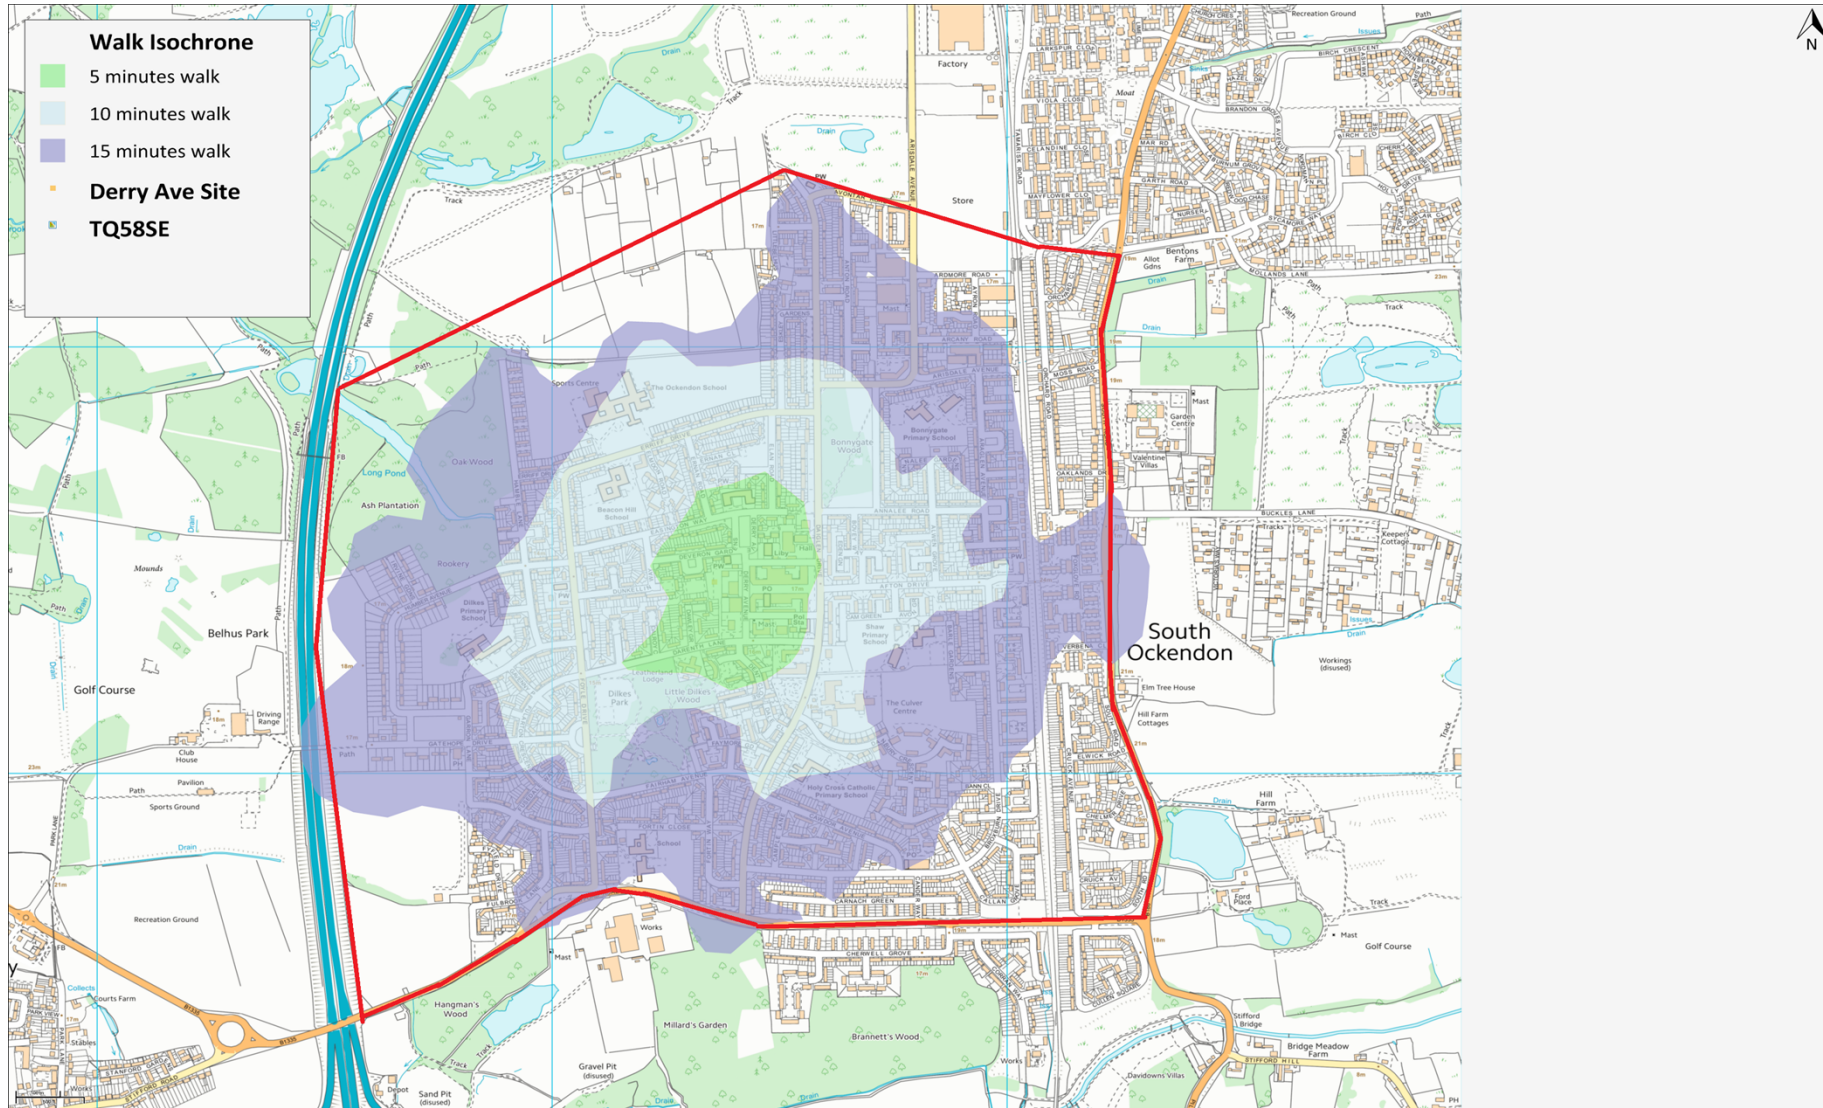

Page 1

Agenda Item 6

Seabrook Rise estate - applicable boundary is within lines marked in red

Page 2

Derry Avenue properties

Properties included in the Local lettings plan:

Block Number	Block	Floor level	Bedrooms
1	Block A	Ground floor	1
3	Block C	Ground floor	1
4	Block C	Ground floor	1
5	Block C	Ground floor	1
6	Block C	Ground floor	1
7	Block A	1st floor	1
8	Block A	1st floor	1
9	Block B	1st floor	1
10	Block B	1st floor	1
11	Block C	1st floor	1
12	Block C	1st floor	1
13	Block C	1st floor	1
14	Block C	1st floor	1
15	Block A	2nd floor	1
16	Block A	2nd floor	1
17	Block B	2nd floor	1
18	Block B	2nd floor	1
19	Block C	2nd floor	1
20	Block C	2nd floor	1
21	Block C	2nd floor	1
22	Block C	2nd floor	1
23	Block A	3rd floor	1
24	Block B	3rd floor	1
25	Block B	3rd floor	1

Derry Avenue - Ward boundary – applicable boundary is within lines marked in purple (Belhus Ward)

Derry Avenue – Road boundary – applicable boundary is within lines marked in Red

This page is intentionally left blank